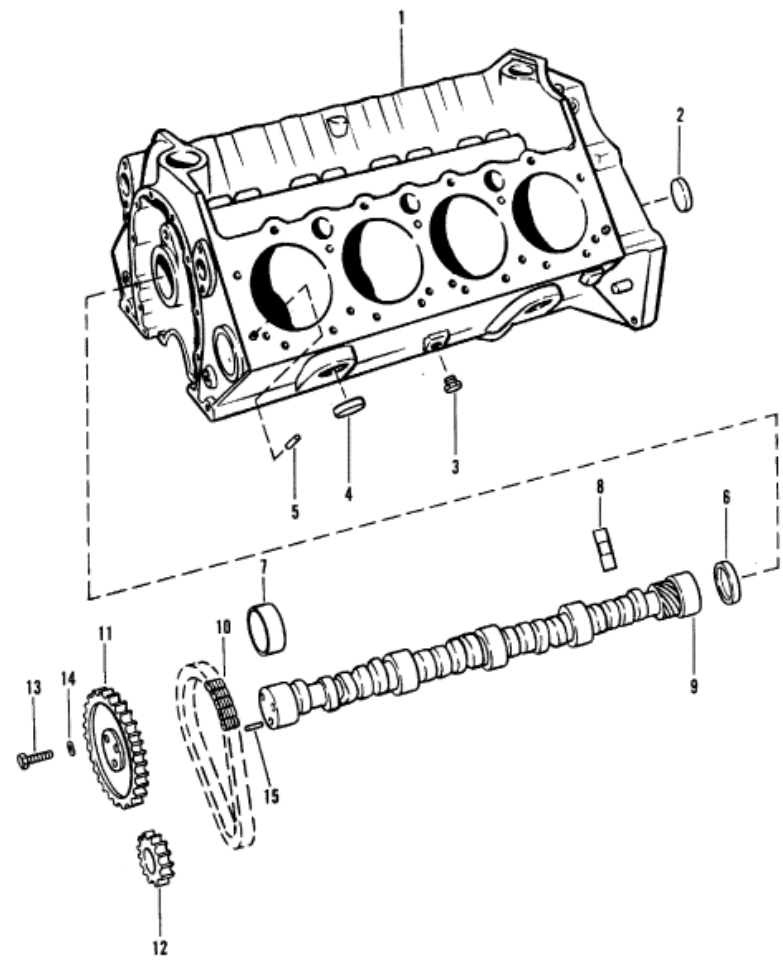

Parts List

Ref	Class	Part	Description	Qty	Comment	Footnote
1	841	8163	CYLINDER BLOCK ASSEMBLY	1		9
1	841	9549	CYLINDER BLOCK ASSEMBLY	1		8
2	22	48340	PLUG, EXPANSION (1-1/4")	2		
3	22	87238	DRAIN COCK, CYLINDER BLOC	2		
4	19	34270	PLUG, EXPANSION - CYLINDEF	8		
5	17	35465	PIN, DOWEL - BLOCK TO HEAD	4		
6	22	72640	PLUG, EXPANSION - CAMSHAF	1		
7	23	85674	BEARING UNIT, CAMSHAFT (SE	1		
8		72638	LIFTER, HYDRAULIC VALVE	16		
9	431	5943	CAMSHAFT	1		
10		35378	CHAIN, CAMSHAFT TIMING	1		
11	43	35338	SPROCKET, CAMSHAFT TIMING	1		
12	43	48338	SPROCKET, CRANKSHAFT TIMIN	1		
13	10	34505	BOLT, CAMSHAFT TIMING SHPR	3		
14	12	39167	WASHER, CAMSHAFT TIMING SF	3		
15	17	35312	PIN, CAMSHAFT SPROCKET	1		